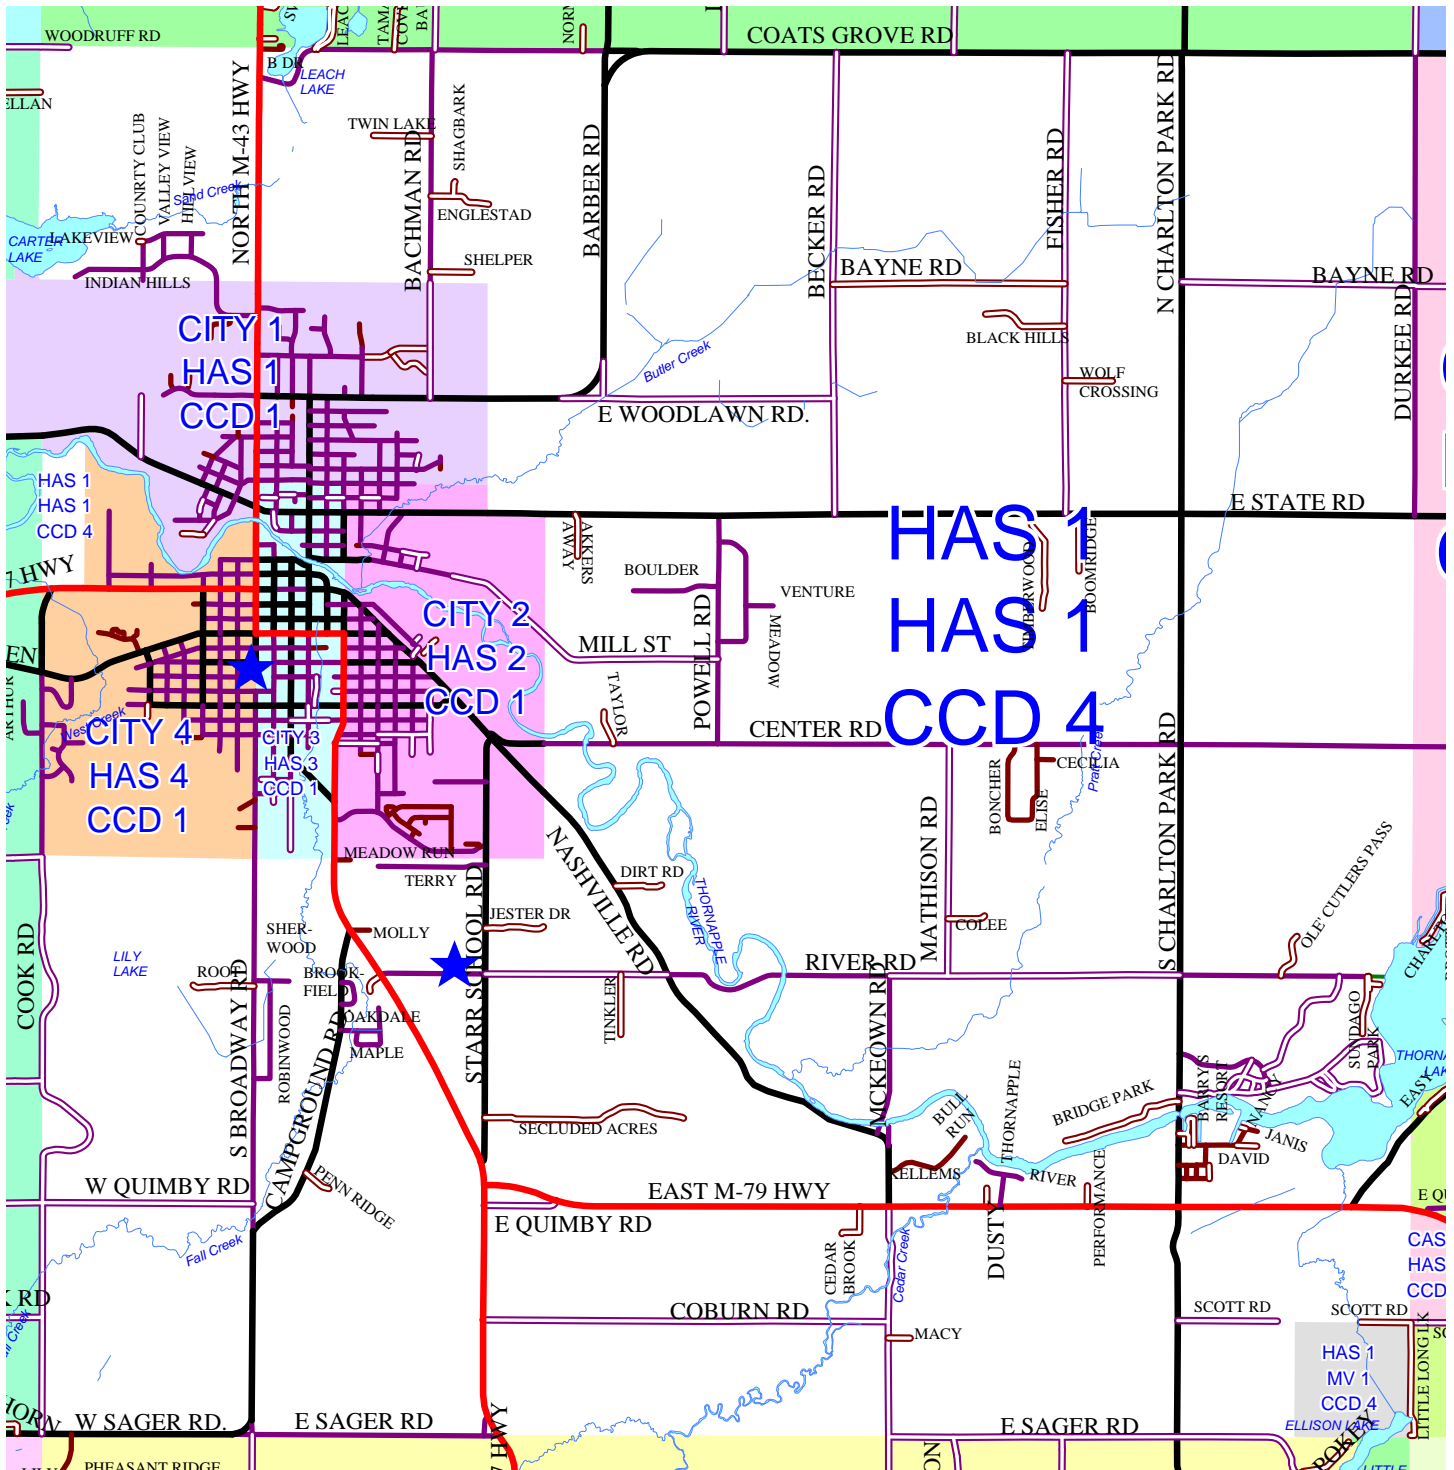

Hastings Charter Township Polling Place City of Hastings Wards and Polling Place

Hastings Precinct 1
Hastings Area School Precinct 1
Maple Valley School Precinct 1

City of Hastings Wards 1, 2, 3, & 4
Hastings Area School Precinct 1, 2, 3 & 4

Hastings Charter Township Hall
885 River Rd
Hastings MI 49058

Hastings Middle School
232 W Grand St
Hastings MI 49058