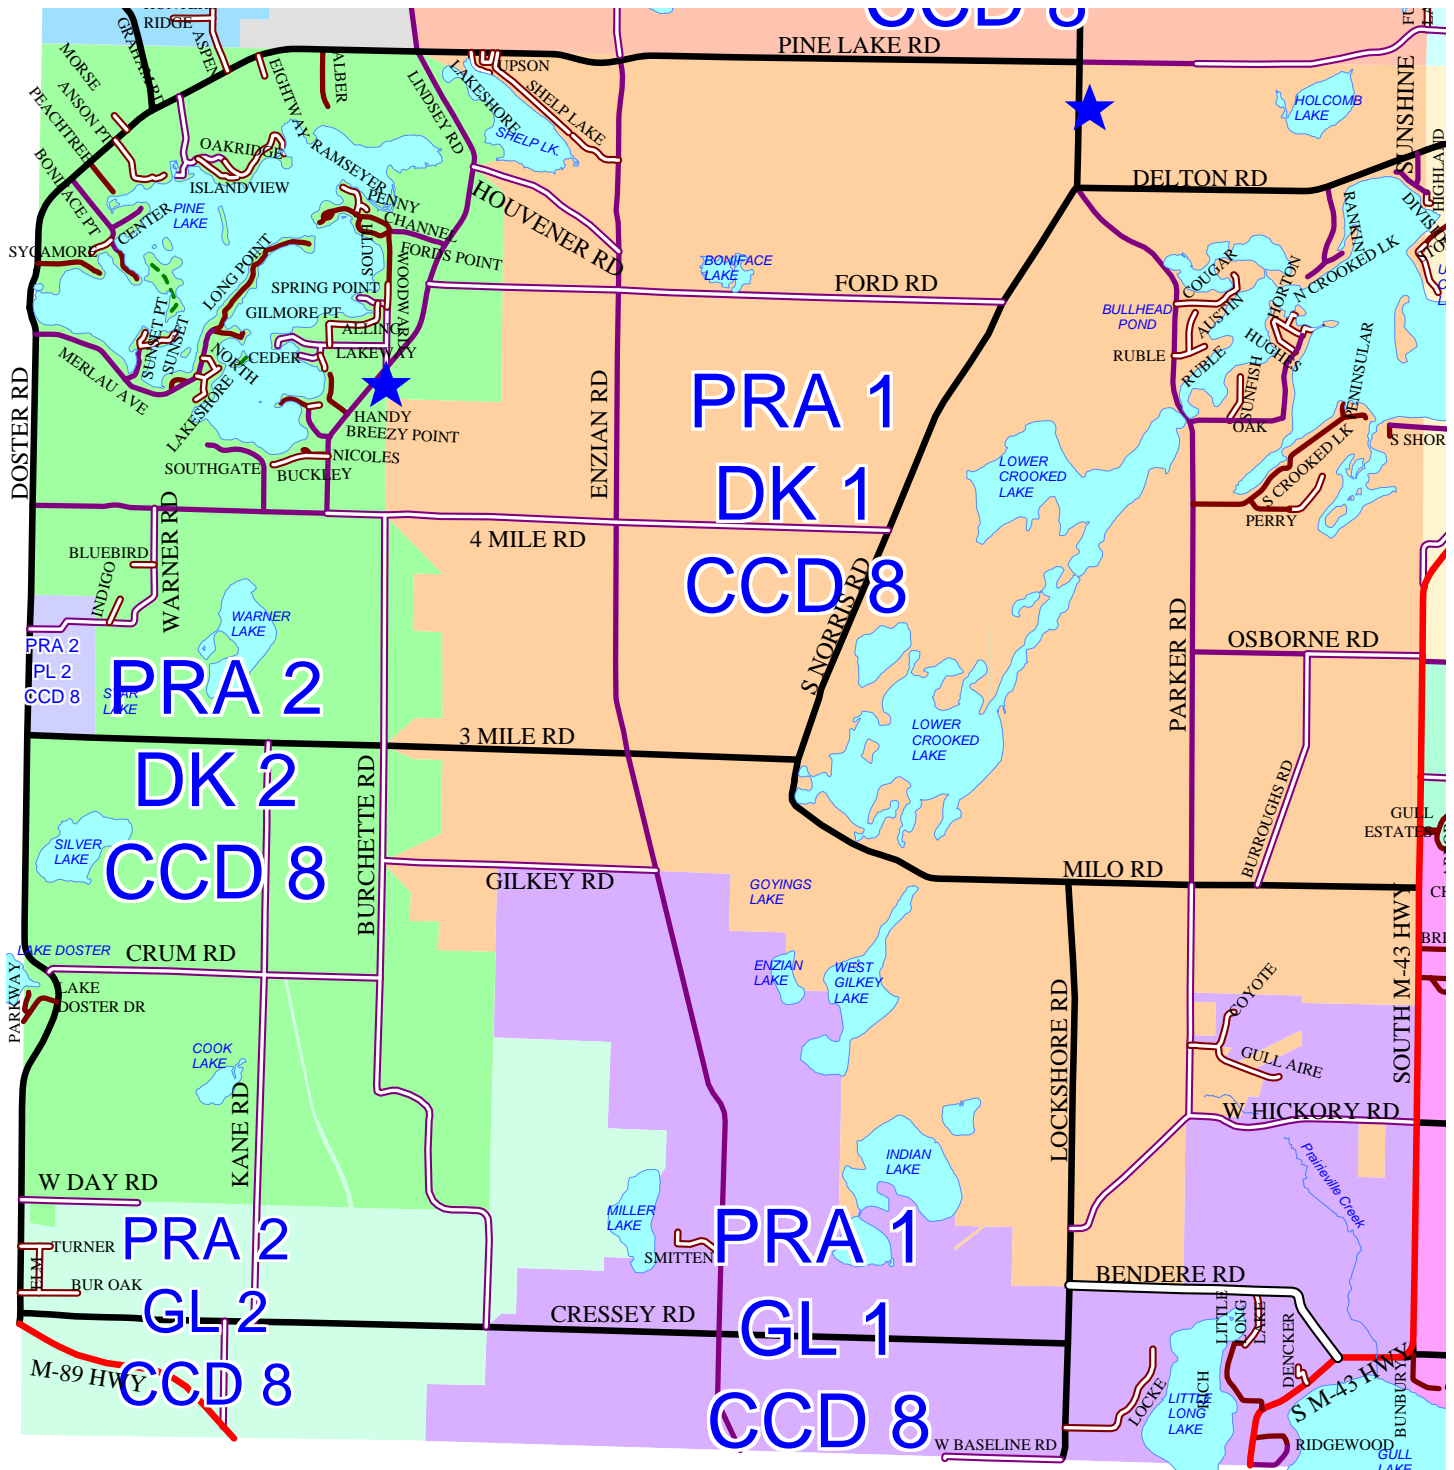

Prairieville Township Precincts and Polling Places

Prairieville Precinct 2
Delton Kellogg School Precinct 2
Gull Lake School Precinct 2
Plainwell School Precinct 2

Pine Lake Fire Department
11351 Lindsey Rd
Plainwell MI 49080

Prairieville Precinct 1
Delton Kellogg School Precinct 1
Gull Lake School Precinct 1

Prairieville Township Hall
10155 S Norris Rd
Delton MI 49046