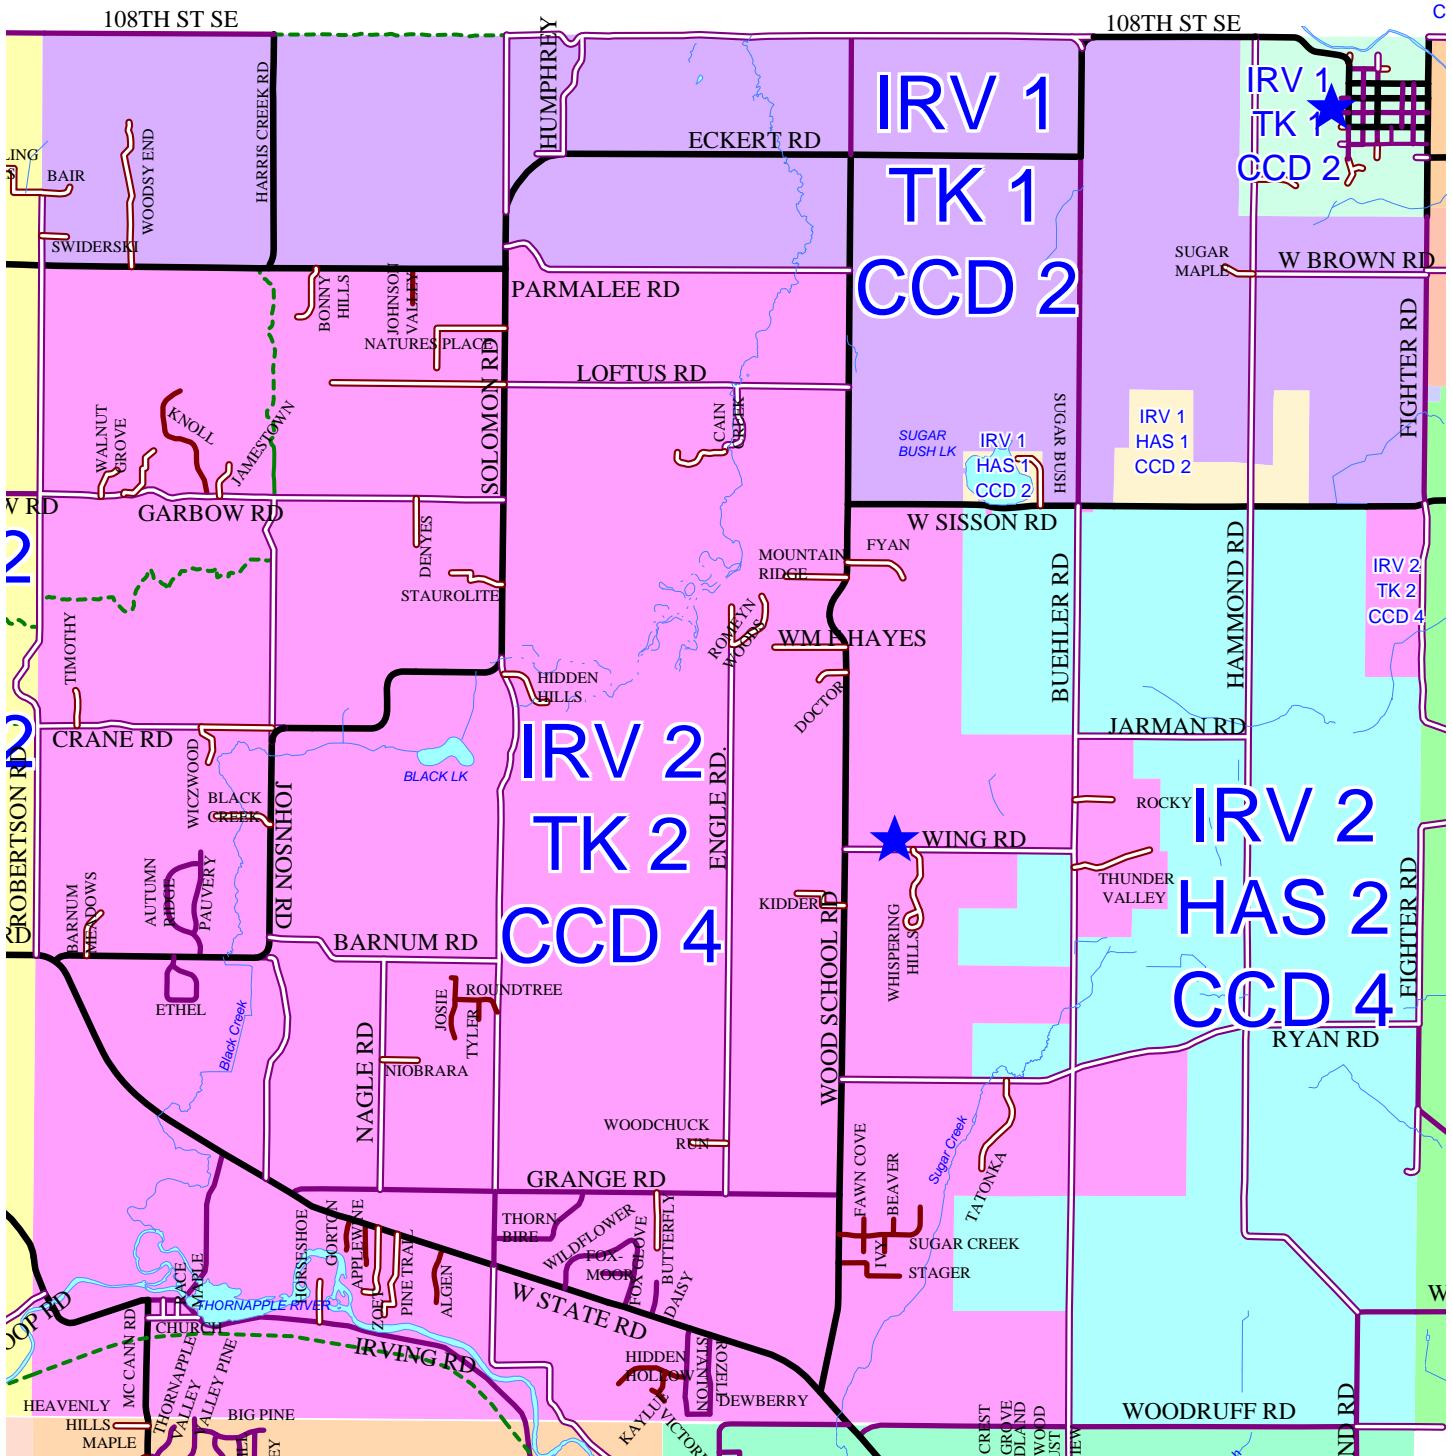

City of Hastings Wards 1, 2, 3, & 4
Hastings Area School Precinct 1, 2, 3 & 4

Hastings Charter Township Hall
885 River Rd
Hastings MI 49058

Hastings Middle School
232 W Grand St
Hastings MI 49058

Hope Township Polling Place

- Hope Precinct 1
- Delton Kellogg School Precinct 1
- Hastings Area School Precinct 1

Hope Township Hall
 5463 S M-43 Hwy
 Hastings MI 49058

Irving Township Precincts and Polling Places

Irving Precinct 1
 Thornapple Kellogg School Precinct 1
 Hastings Area School Precinct 1
 Village of Freepoint Precinct 1