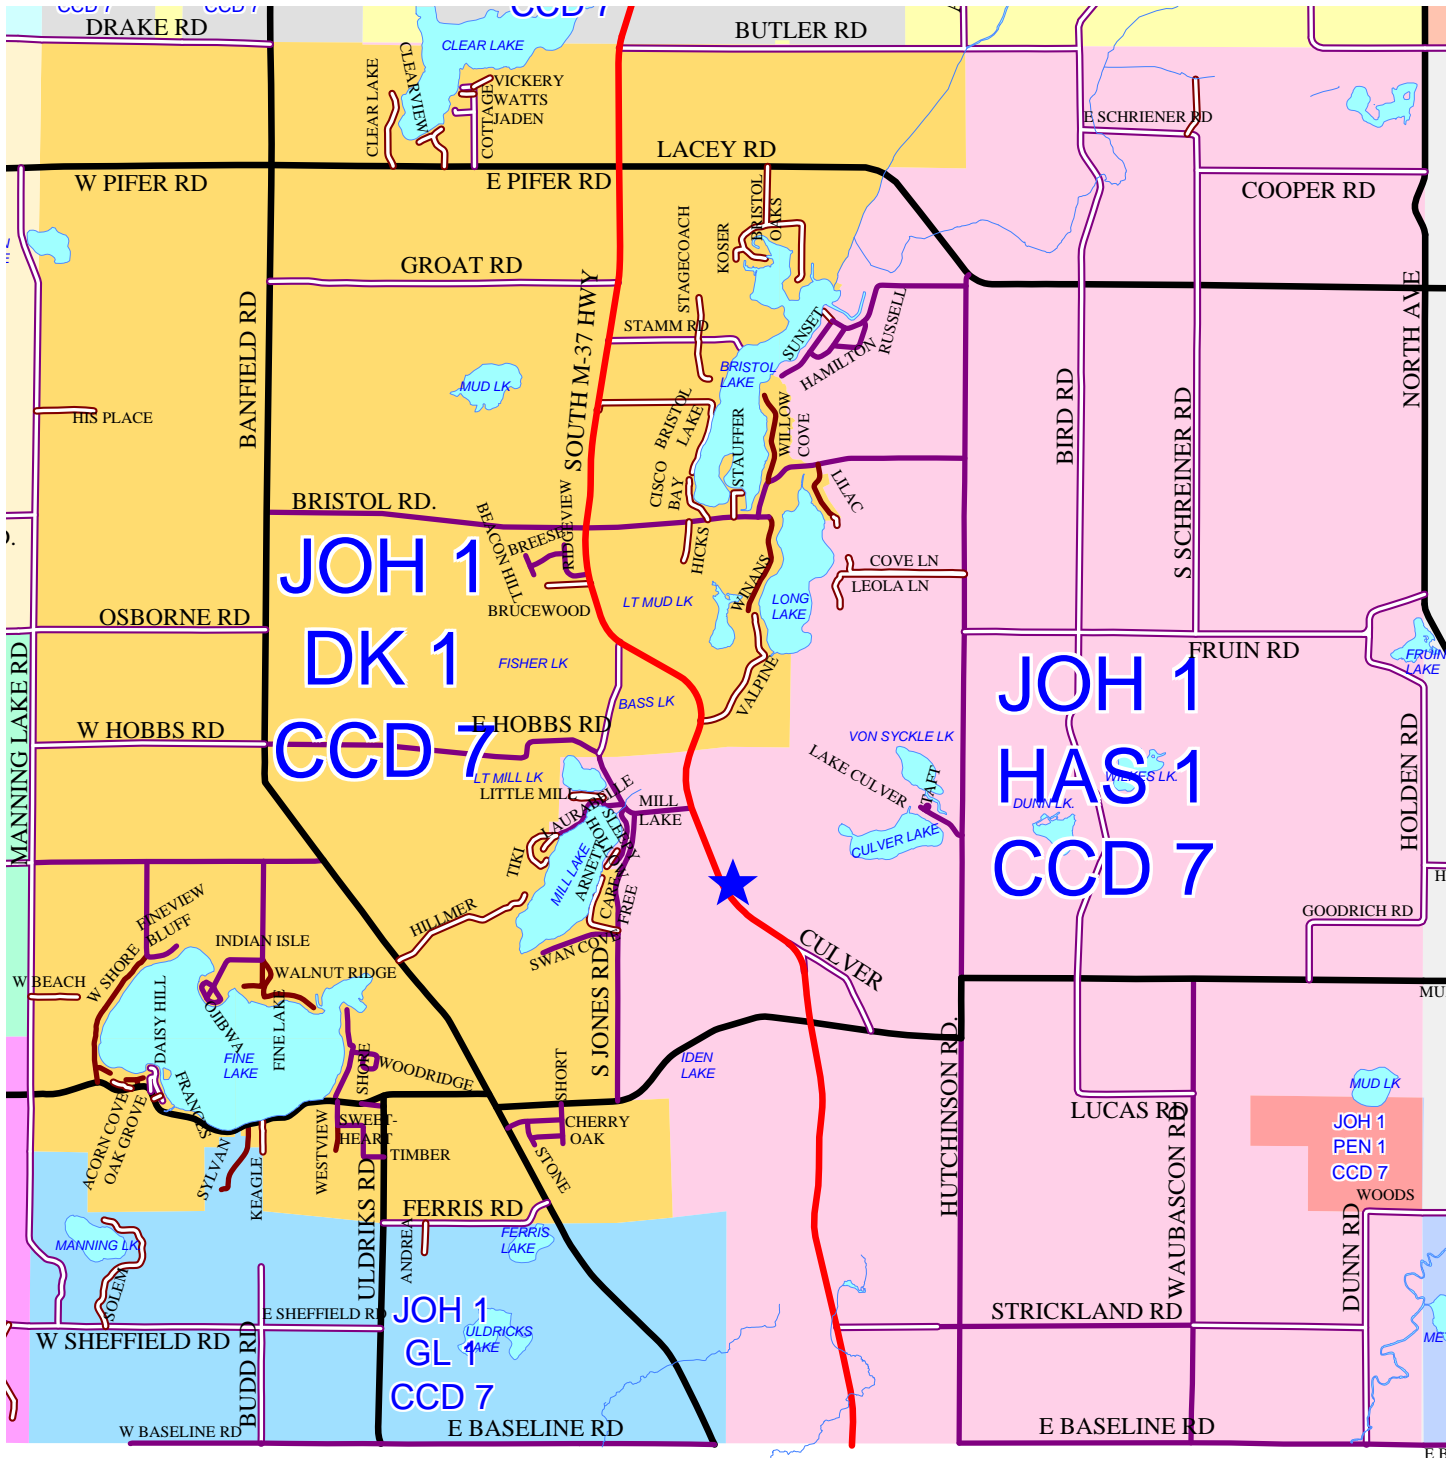

- Hope Precinct 1
- Delton Kellogg School Precinct 1
- Hastings Area School Precinct 1

Hope Township Hall
 5463 S M-43 Hwy
 Hastings MI 49058

Irving Township Precincts and Polling Places

Irving Precinct 1
 Thornapple Kellogg School Precinct 1
 Hastings Area School Precinct 1
 Village of Freepoint Precinct 1

Freepoint Village Hall
 209 S State St
 Freepoint MI 49325

Irving Precinct 2
 Thornapple Kellogg School Precinct 2
 Hastings Area School Precinct 2

Irving Township Hall
 3425 W Wing Rd
 Freepoint MI 49325