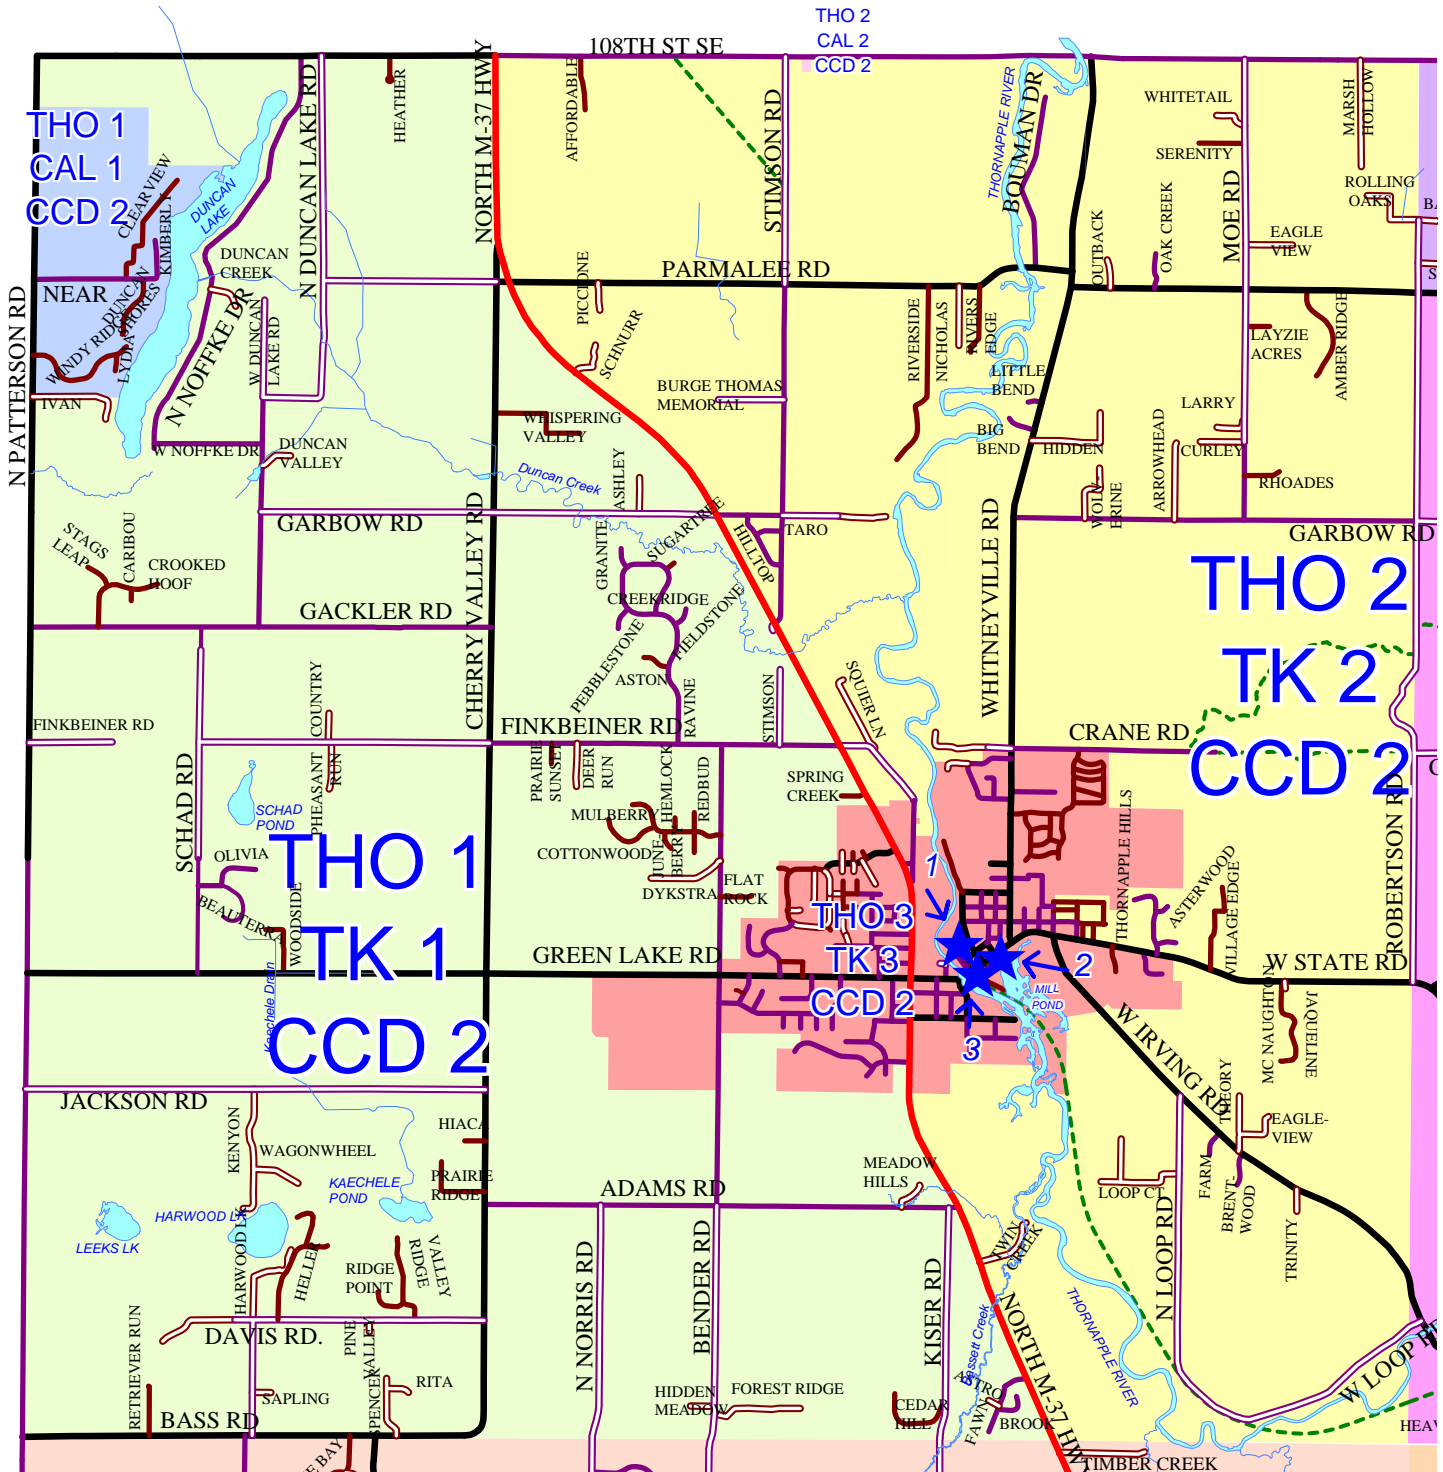

Rutland Charter Township Polling Places

- Rutland Precinct 1
- Thornapple Kellogg School Precinct 1
- Hastings Area School Precinct 1

Rutland Charter Township Hall
 2461 Heath Rd
 Hastings MI 49058

Thornapple Township Precincts and Polling Places