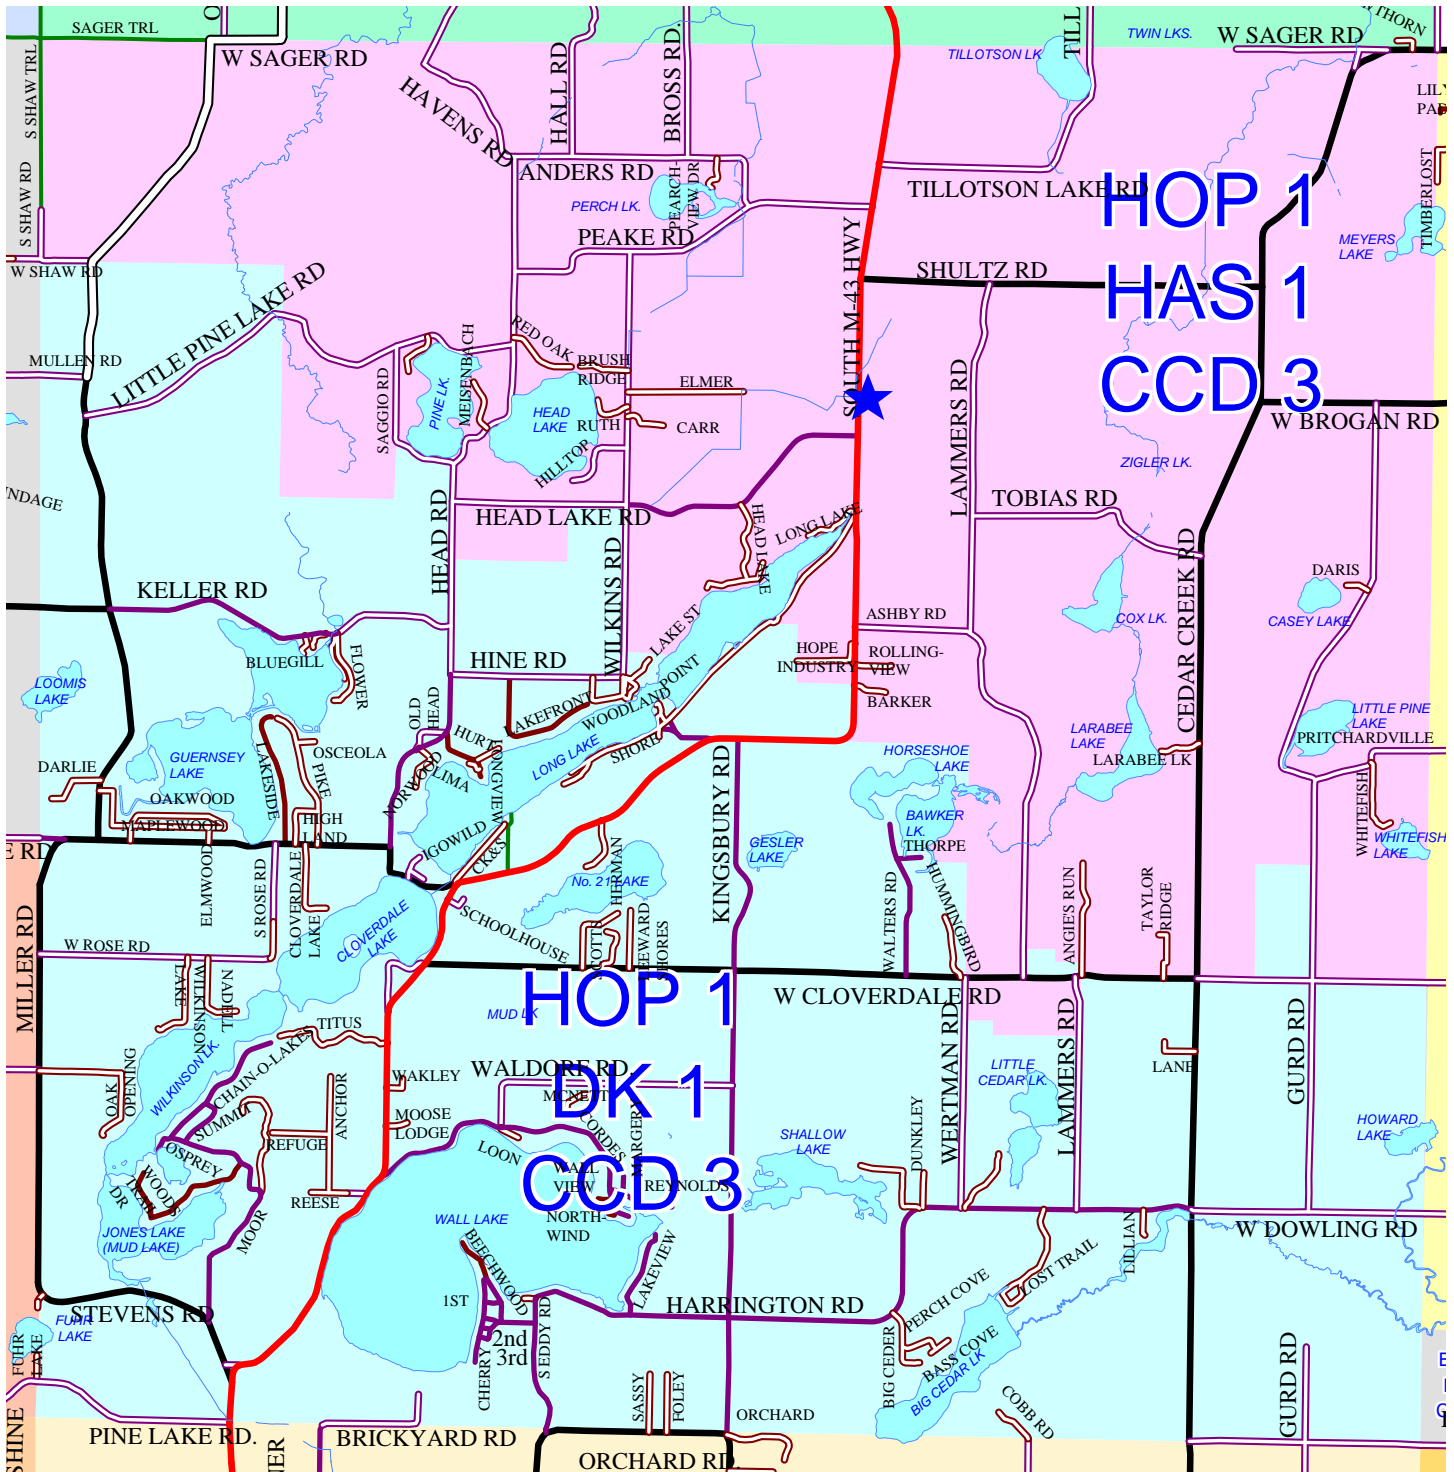

Hope Township Polling Place

- Hope Precinct 1
- Delton Kellogg School Precinct 1
- Hastings Area School Precinct 1

Hope Township Hall
5463 S M-43 Hwy
Hastings MI 49058