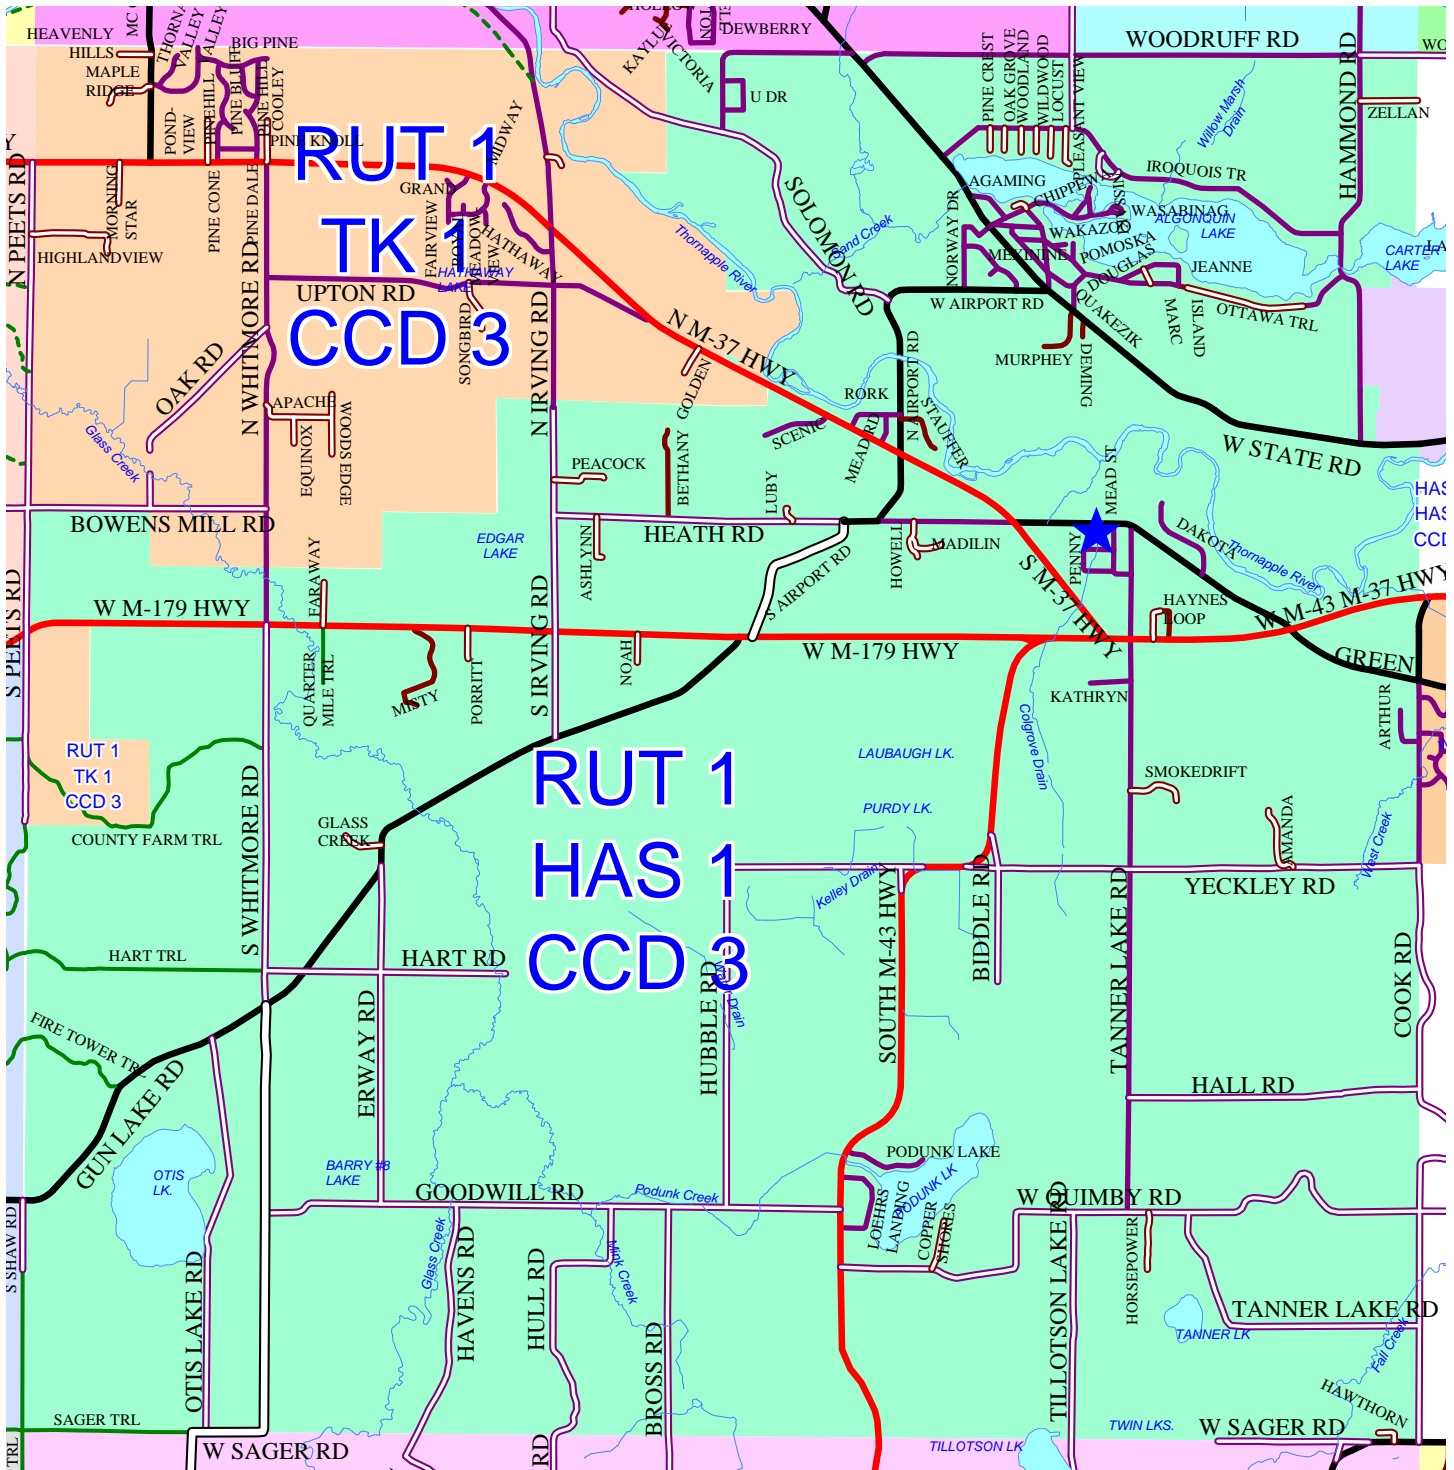

Rutland Charter Township Polling Places

- Rutland Precinct 1
- Thornapple Kellogg School Precinct 1
- Hastings Area School Precinct 1

Rutland Charter Township Hall
2461 Heath Rd
Hastings MI 49058