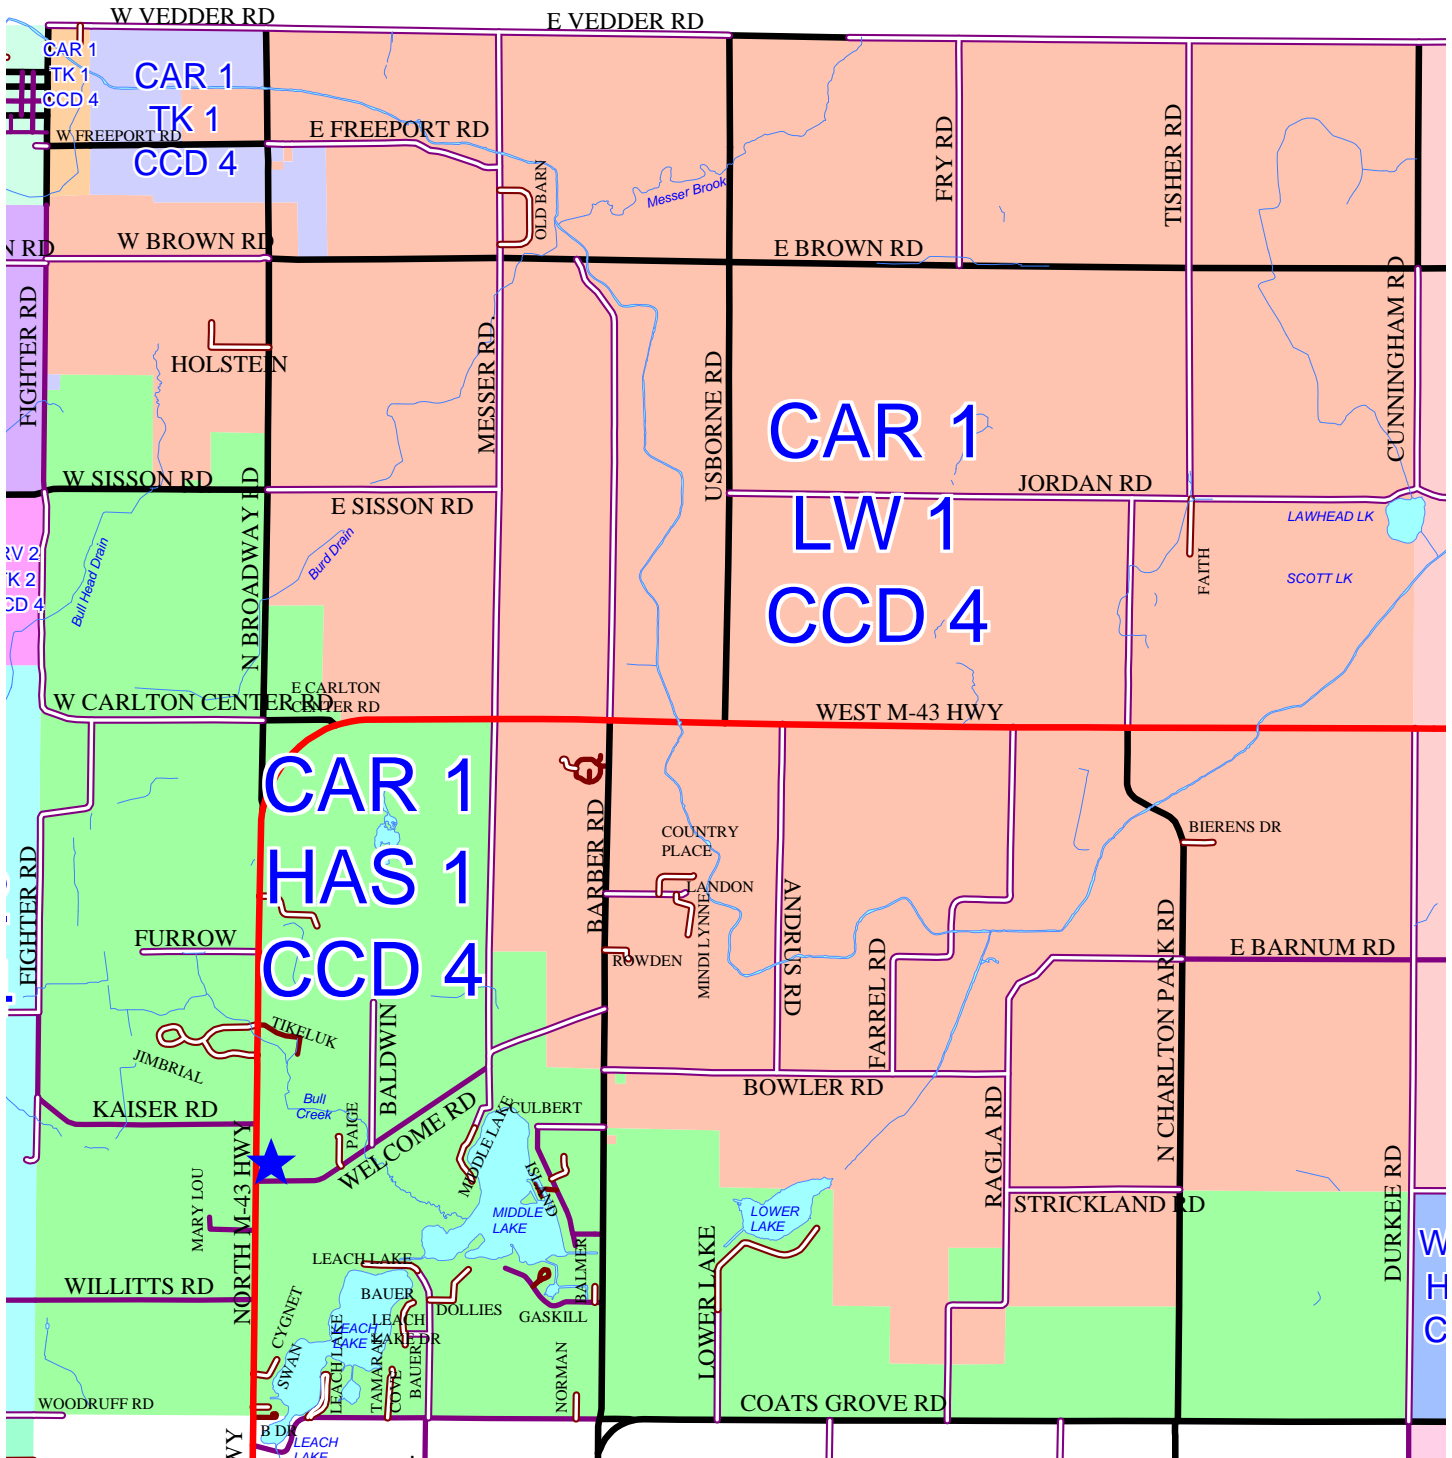

Assyria Township Polling Place

- Assyria Precinct 1
- Maple Valley School Precinct 1
- Hastings Area School Precinct 1
- Bellevue School Precinct 1
- Pennfield School Precinct 1

Assyria Township Hall
 8094 Tasker Rd
 Bellevue MI 49021

Baltimore Township Polling Place

Baltimore Precinct 1
 Delton Kellogg School Precinct 1
 Hastings Area School Precinct 1

Baltimore Township Hall
 3100 E Dowling Rd
 Hastings MI 49058

Barry Township Precincts and Polling Places

Barry Precinct 1
 Delton Kellogg School Precinct 1
 Gull Lake School Precinct 1

Hickory Corners Fire Department
 14505 Kellogg School Rd
 Hickory Corners MI 49060

Barry Precinct 2
 Delton Kellogg School Precinct 2

Barry Township Hall
 155 E Orchard St
 Delton MI 49046

Carlton Township Polling Place

- Irving Precinct 1
- Thornapple Kellogg School Precinct 1
- Hastings Area School Precinct 1
- Lakewood School Precinct 1
- Village of Freeport Precinct 1