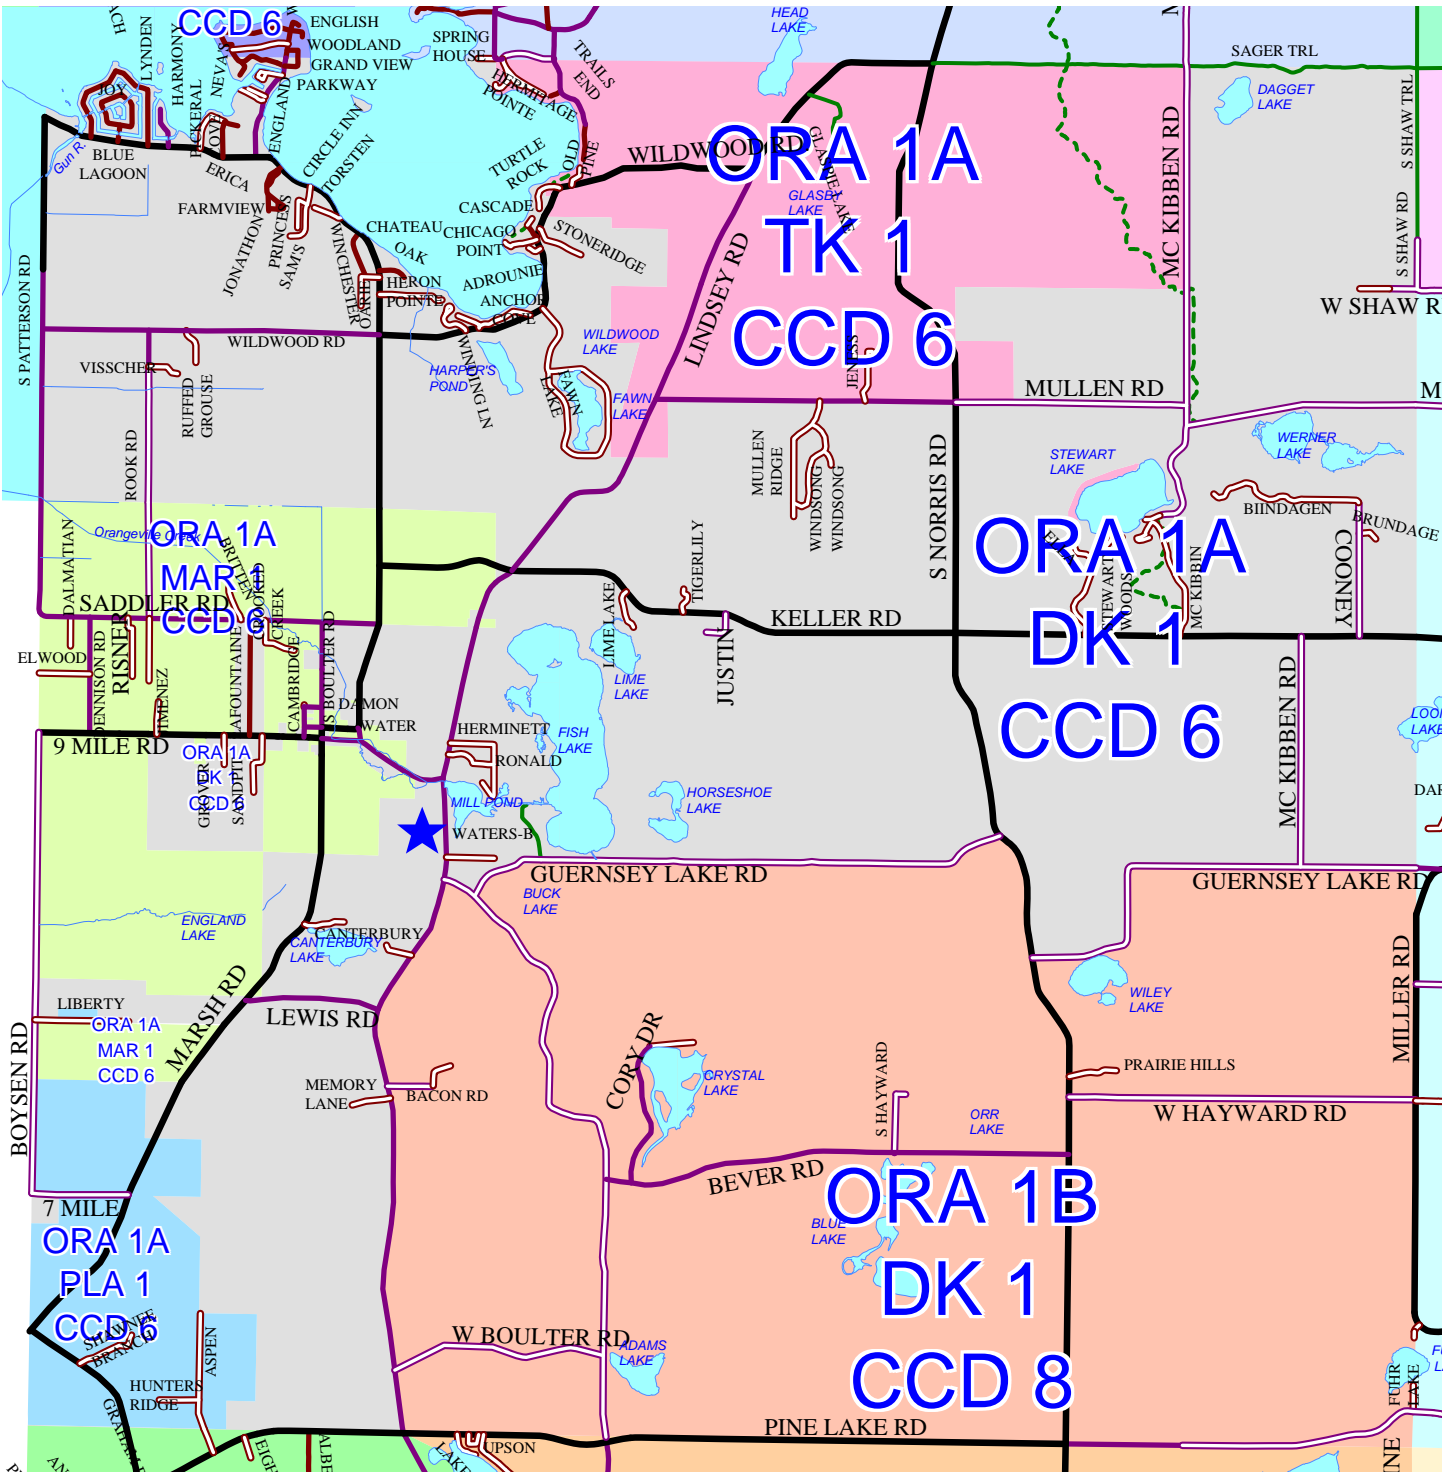

Orangeville Township Precincts & Polling Place

Orangeville Precinct 1a
Thornapple Kellogg School Precinct 1
Delton Kellogg School Precinct 1
Martin School Precinct 1
Plainwell School Precinct 1

Orangeville Township Hall
7350 Lindsey Rd
Plainwell MI 49080

Orangeville Precinct 1b
Delton Kellogg School Precinct 1

Orangeville Township Hall
7350 Lindsey Rd
Plainwell MI 49080