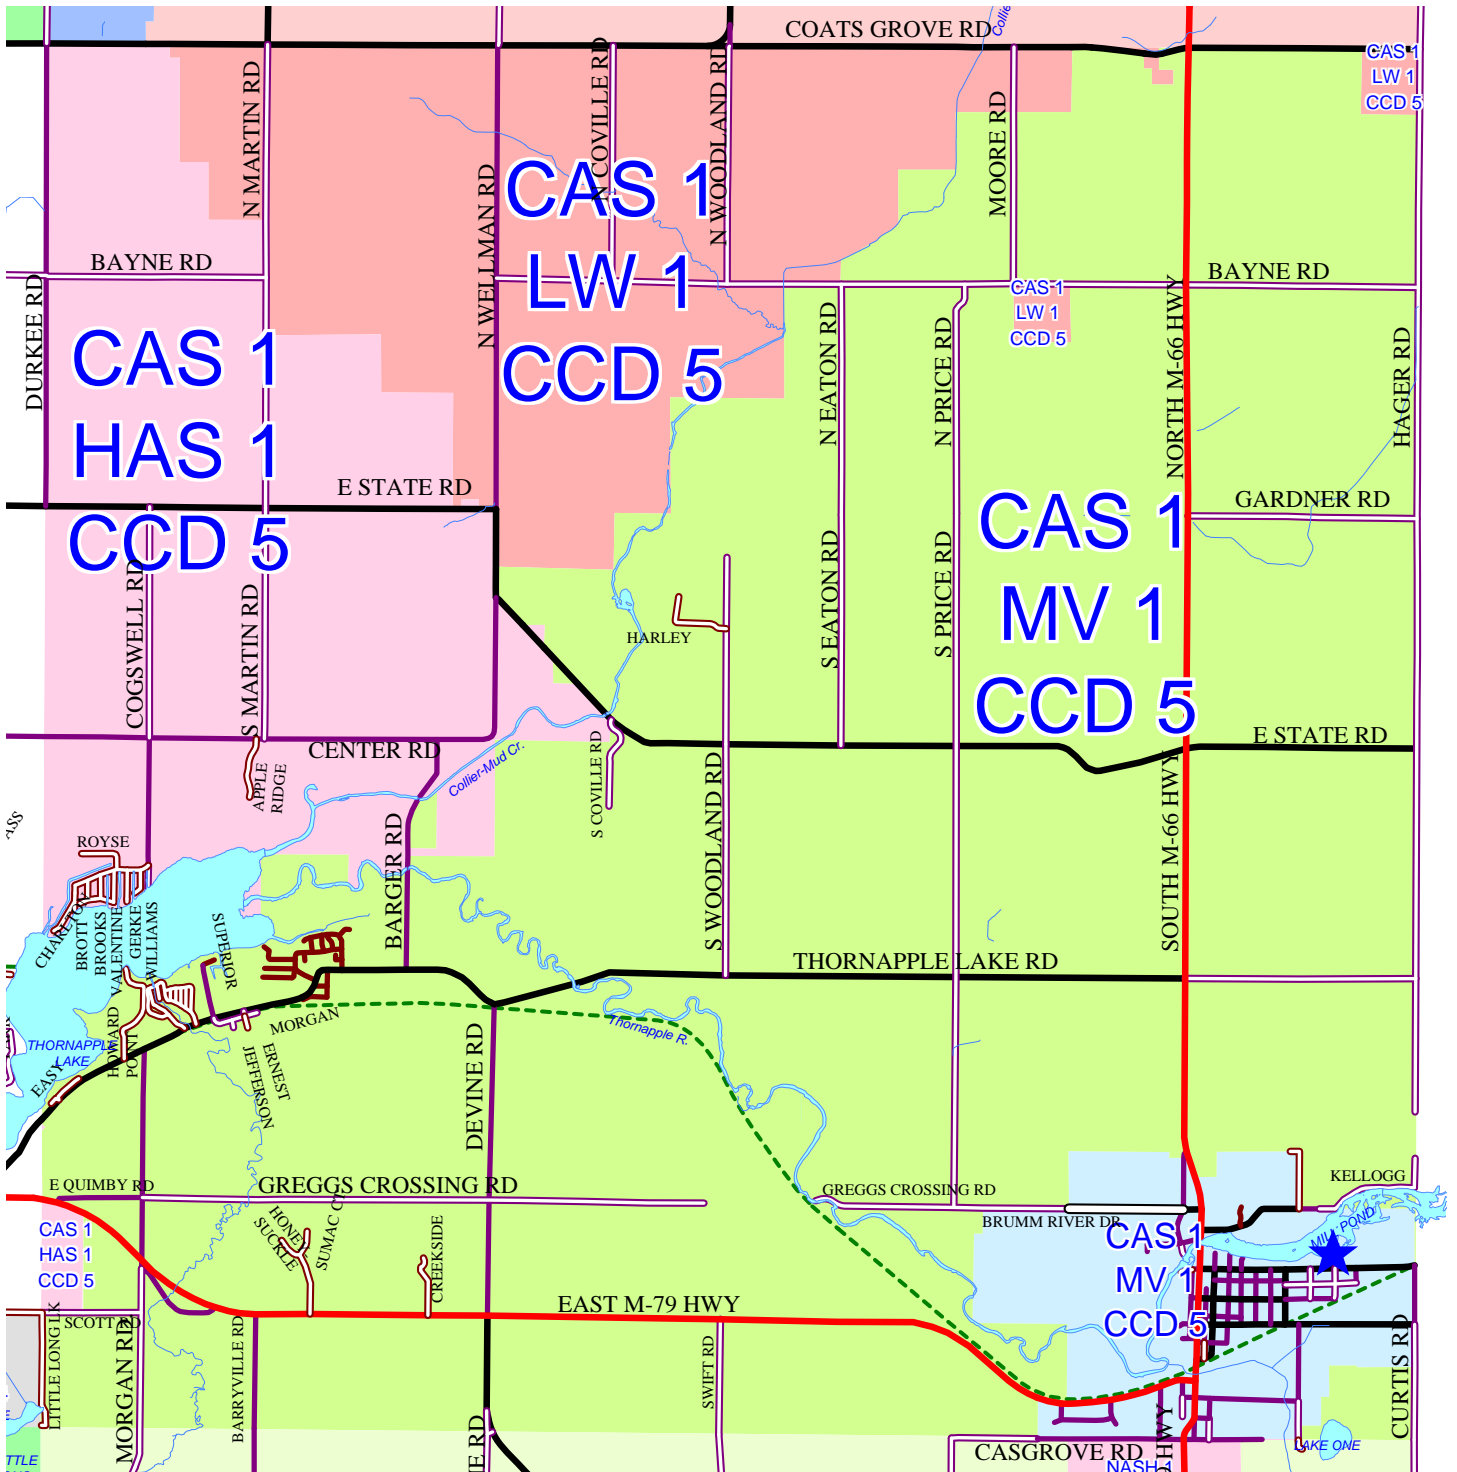

Castleton Township Polling Place

- Castleton Precinct 1
- Hastings Area School Precinct 1
- Lakewood School Precinct 1
- Maple Valley School Precinct 1
- Village of Nashville Precinct 1

Castleton Township Hall
915 Reed St
Nashville MI 49073