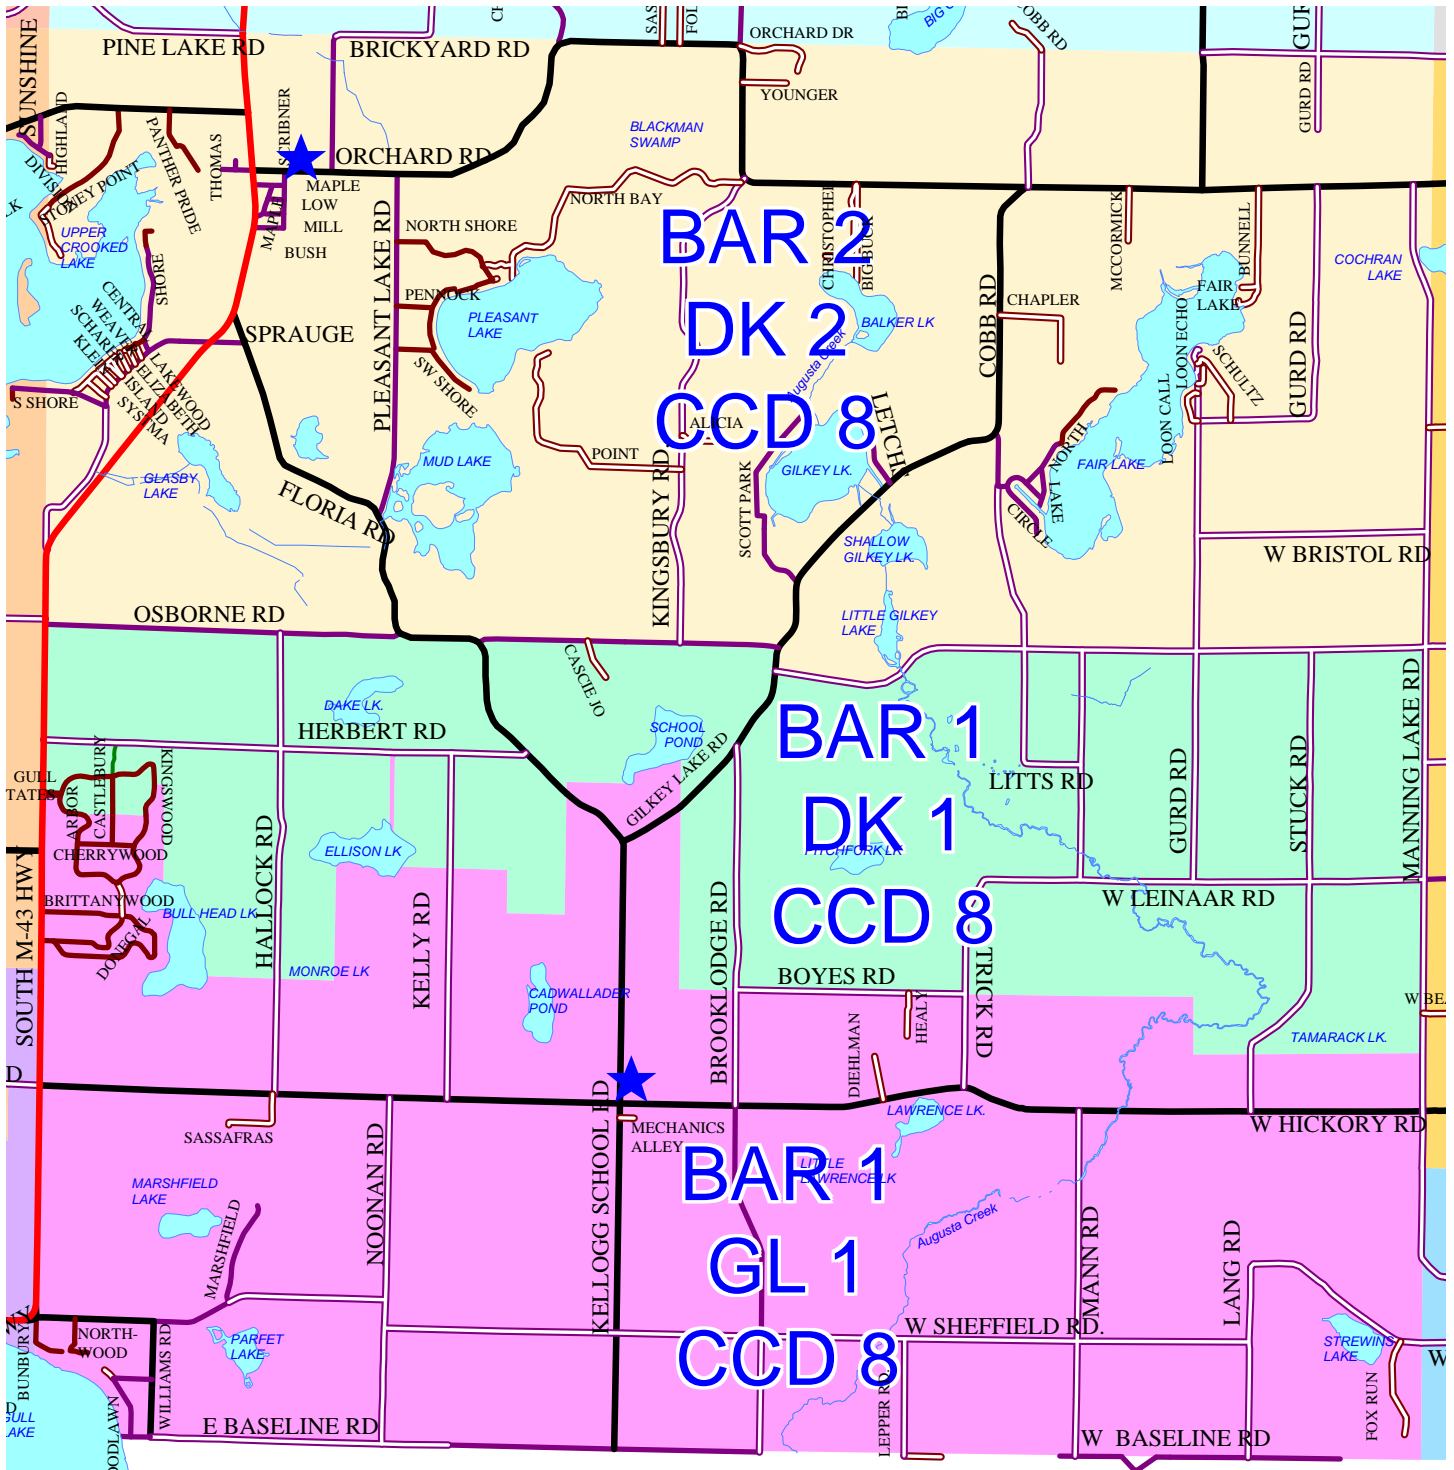

Assyria Township Polling Place

- Assyria Precinct 1
- Maple Valley School Precinct 1
- Hastings Area School Precinct 1
- Bellevue School Precinct 1
- Pennfield School Precinct 1

Assyria Township Hall
 8094 Tasker Rd
 Bellevue MI 49021

Baltimore Township Polling Place

Baltimore Precinct 1
 Delton Kellogg School Precinct 1
 Hastings Area School Precinct 1

Baltimore Township Hall
 3100 E Dowling Rd
 Hastings MI 49058

Barry Township Precincts and Polling Places

Barry Township Hall
 155 E Orchard St
 Delton MI 49046

Carlton Township Polling Place

- Irving Precinct 1
- Thornapple Kellogg School Precinct 1
- Hastings Area School Precinct 1
- Lakewood School Precinct 1
- Village of Freeport Precinct 1